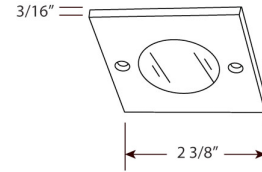

## Features

- Modern and stylish Super Slim Square LED Puck Light.
- Provides outstanding even illumination to any hard to reach areas.
- Includes 5 ft. wires, surface mount only.
- System may include 1 up to 6 (Max) per system.
- Use with DRV12V30W (sold separately).
- To dim, use DRVE12V24W or DRVM12V24W with EDIS6.
- Lamp: LED COB chip.
- Easy installation: simply plug the connector into one of the ports on the EDIS6 splitter that is included with the DRV12V30W driver.

## Dimensions