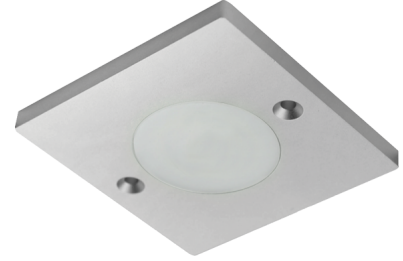

# Undercabinet Pucks, Aster™ Mini Super Slim Square LED Puck Light

## Features

- Modern and stylish Super Slim Square LED Puck Light.
- Provides outstanding even illumination to any hard to reach areas.
- Includes 5 ft. wires, surface mount only.
- System may include 1 up to 6 (Max) per system.
- Use with DRV12V30W (sold separately).
- To dim, use DRVE12V24W or DRVM12V24W with EDIS6.
- Lamp: LED COB chip.
- Easy installation: simply plug the connector into one of the ports on the EDIS6 splitter that is included with the DRV12V30W driver.

## Specifications

<b>Wattage</b>	3.5W
<b>Lumens</b>	280 lm
<b>Voltage</b>	12V
<b>Color Temp.</b>	3000K
<b>Lamp Type</b>	LED
<b>CRI</b>	80
<b>Damp Location</b>	Listed