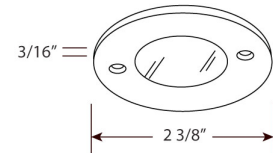

Undercabinet Pucks, Aster™ Mini Super Slim Round LED Puck Light

Features

- Can be surface mounted.
- Modern and stylish Super Slim Round LED Puck Light.
- Provides outstanding even illumination to any hard to reach areas.
- Includes 5 ft. wires, for surface mount only.
- System may include 1 up to 6 (Max) per system.
- Use with DRV12V30W with EDIS6 (sold separately).
- To dim use DRVE12V24DW.
- Lamp: LED COB chip.
- Hole cutout size: 0.56mm for recessed mounting.
0.8mm for surface mounting.

Specifications

Wattage	3.5W
Lumens	280 lm
Voltage	12V
Color Temp.	3000K
Lamp Type	LED
CRI	80
Damp Location	Listed

Dimensions

Technical Details

Compatible Electronic Transformers:

- DRV12V24DW
- DRV12V48DW
- DRV12V60DW
- DRV12V96DW