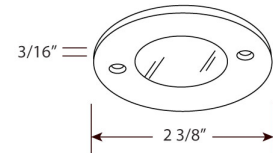

Undercabinet Pucks, Aster™ Mini Super Slim Round LED Puck Light

Features

- Can be surface mounted.
- Modern and stylish Super Slim Round LED Puck Light.
- Provides outstanding even illumination to any hard to reach areas.
- Includes 5 ft. wires, for surface mount only.
- System may include 1 up to 6 (Max) per system.
- Use with DRV12V30W with EDIS6 (sold separately).
- To dim use DRVE12V24DW.
- Lamp: LED COB chip.
- Hole cutout size: 0.56mm for recessed mounting.
0.8mm for surface mounting.
- Use with DRV12V30W with EDIS6 (sold separately).

Specifications

Wattage	3.5W
Lumens	280 lm
Voltage	12V
Color Temp.	3000K
Lamp Type	LED
CRI	80
Damp Location	Listed

Dimensions

Technical Details

Compatible Electronic Transformers:

- DRV12V24DW
- DRV12V48DW
- DRV12V60DW
- DRV12V96DW