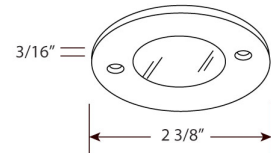

Undercabinet Pucks, Aster™ Mini Super Slim Round LED Puck Light

Features

- Can be surface mounted.
- Modern and stylish Super Slim Round LED Puck Light.
- Provides outstanding even illumination to any hard to reach areas.
- Includes 5 ft. wires, for surface mount only.
- System may include 1 up to 6 (Max) per system.
- Use with DRV12V30W with EDIS6 (sold separately).
- To dim use DRVE12V24DW.
- Lamp: LED COB chip.
- Hole cutout size: 0.56mm for recessed mounting.
0.8mm for surface mounting.
- Use with DRV12V30W with EDIS6 (sold separately).

Specifications

Wattage	3.5W
Lumens	280 lm
Voltage	12V
Color Temp.	3000K
Lamp Type	LED
CRI	80
Damp Location	Listed

Dimensions

Technical Details

Compatible Electronic Transformers:

- DRV12V24DW
- DRV12V48DW
- DRV12V60DW
- DRV12V96DW