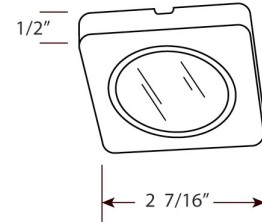

Undercabinet Pucks, Aster™ Mini Slim Square LED Puck Light

Features

- Can be surface or recessed mounted.
- Modern and stylish Slim Square LED Puck Light.
- Provides outstanding and even illumination to any hard to reach areas.
- Includes 5 ft. wires, for surface or recessed mounting (2 1/4" hole diameter for recessed application).
- System may include 1 up to 6 (Max) per system.
- Use with DRV12V30W with EDIS6 (sold separately).
- To dim use DRVE12V24W or DRVM12V24W.
- Lamp: LED COB chip.
- Hole cutout size:

Specifications

Wattage	3.5W
Lumens	280 lm
Voltage	12V
Color Temp.	3000K
Lamp Type	LED
CRI	80
Damp Location	Listed

Dimensions

Product Number

Item	Lamp type	Lumens	CCT	Watts	Voltage	Finish
E251N	LED	280 lm	3000K	3.5W	12V	Nickel