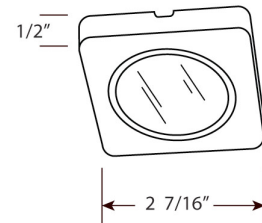

Undercabinet Pucks, Aster™ Mini Slim Square LED Puck Light

Features

- Can be surface or recessed mounted.
- Modern and stylish Slim Square LED Puck Light.
- Provides outstanding and even illumination to any hard to reach areas.
- Includes 5 ft. wires, for surface or recessed mounting (2 1/4" hole diameter for recessed application).
- System may include 1 up to 6 (Max) per system.
- Use with DRV12V30W with EDIS6 (sold separately).
- To dim use DRVE12V24W or DRVM12V24W.
- Lamp: LED COB chip.
- Hole cutout size:

Specifications

Wattage	3.5W
Lumens	280 lm
Voltage	12V
Color Temp.	3000K
Lamp Type	LED
CRI	80
Damp Location	Listed

Dimensions

Product Numbers

Item	Lamp type	Lumens	CCT	Watts	Voltage	Finish
E251N	LED	280 lm	3000K	3.5W	12V	Nickel