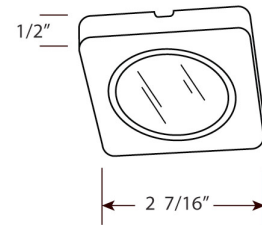

Undercabinet Pucks, Aster™ Mini Slim Square LED Puck Light

Features

- Can be surface or recessed mounted.
- Modern and stylish Slim Square LED Puck Light.
- Provides outstanding and even illumination to any hard to reach areas.
- Includes 5 ft. wires, for surface or recessed mounting (2 1/4" hole diameter for recessed application).
- System may include 1 up to 6 (Max) per system.
- Use with DRV12V30W with EDIS6 (sold separately).
- To dim use DRVE12V24W or DRVM12V24W.
- Lamp: LED COB chip.
- Hole cutout size:

Specifications

Wattage	3.5W
Lumens	280 lm
Voltage	12V
Color Temp.	3000K
Lamp Type	LED
CRI	80
Damp Location	Listed

Dimensions

Product Numbers

Item	Lamp type	Lumens	CCT	Watts	Voltage	Finish
E251N	LED	280 lm	3000K	3.5W	12V	Nickel