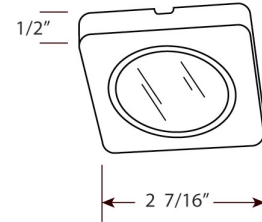

## Features

- Can be surface or recessed mounted.
- Modern and stylish Slim Square LED Puck Light.
- Provides outstanding and even illumination to any hard to reach areas.
- Includes 5 ft. wires, for surface or recessed mounting (2 1/4" hole diameter for recessed application).
- System may include 1 up to 6 (Max) per system.
- Use with DRV12V30W with EDIS6 (sold separately).
- To dim use DRVE12V24W or DRVM12V24W.
- Lamp: LED COB chip.
- Hole cutout size:

## Specifications

<b>Wattage</b>	3.5W
<b>Lumens</b>	280 lm
<b>Voltage</b>	12V
<b>Color Temp.</b>	3000K
<b>Lamp Type</b>	LED
<b>CRI</b>	80
<b>Damp Location</b>	Listed

## Dimensions