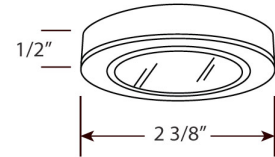

Undercabinet Pucks, Aster™ Mini Slim Round LED Puck Light

Features

- Can be surface or recessed mounted.
- Modern and stylish Slim Round LED Puck Light.
- Provides outstanding and even illumination to any hard to reach areas.
- Includes 5 ft. wires, for surface or recessed mounting (2 1/4" hole diameter for recessed application).
- System may include 1 up to 6 (Max) per system.
- Use with DRV12V30W with EDIS6 (sold separately).
- To dim use DRVE12V24W or DRVM12V24W.
- Lamp: LED COB chip.

Specifications

Wattage	3.5W
Lumens	280 lm
Voltage	12V
Color Temp.	3000K
Lamp Type	LED
CRI	80
Damp Location	Listed

Dimensions

Product Number

Item	Lamp type	Lumens	CCT	Watts	Voltage	Finish
E250N	LED	280 lm	3000K	3.5W	12V	Nickel