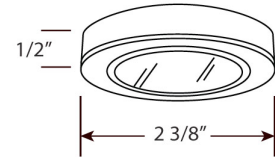

## Features

- Can be surface or recessed mounted.
- Modern and stylish Slim Round LED Puck Light.
- Provides outstanding and even illumination to any hard to reach areas.
- Includes 5 ft. wires, for surface or recessed mounting (2 1/4" hole diameter for recessed application).
- System may include 1 up to 6 (Max) per system.
- Use with DRV12V30W with EDIS6 (sold separately).
- To dim use DRVE12V24W or DRVM12V24W.
- Lamp: LED COB chip.

## Dimensions