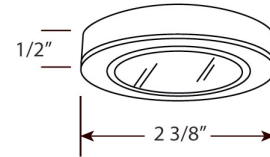

## Features

- Can be surface or recessed mounted.
- Modern and stylish Slim Round LED Puck Light.
- Provides outstanding and even illumination to any hard to reach areas.
- Includes 5 ft. wires, for surface or recessed mounting (2 1/4" hole diameter for recessed application).
- System may include 1 up to 6 (Max) per system.
- Use with DRV12V30W with EDIS6 (sold separately).
- To dim use DRVE12V24W or DRVM12V24W.
- Lamp: LED COB chip.

## Dimensions