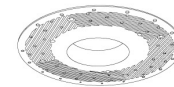

Trimless Spackle Frame

EL2SFR
For use with ELK215

Finishes: **W** - All White, **BB** - All Black, **BZ** - All Bronze, **B** - Black w/White Ring, **C** - Chrome w/White Ring, **H** - Haze w/White Ring, **B*** - All Black (For ELK2872, ELK2888, ELK2588, & ELK215)