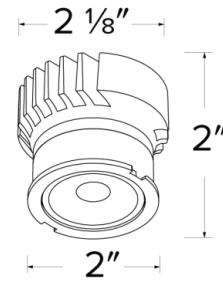

Specifications

Color Temp.	1800K - 4000K
Lamp Type	LED
Beam Angle	90°
CRI	95
Wet Location	Rated for wet location trims
Damp Location Rated	

Dimensions

Technical Details

Optics: PC lens diffuses light evenly throughout while reducing glare with LED COB technology.