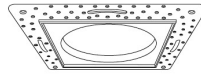

For use with Tunable White Koto™ LED Module

3" Pex™ Flush Mount Trim Adaptors

Round Flush Mount Trim Adaptor

EL3FMR

Compatible 3" Pex™ Round trims:
ELK3618, ELK3629, ELK3627, ELK3693,
ELK3620, ELK3622 Series