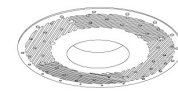

Trimless Spackle Frame

EL2SFR
For use with ELK215

Finishes: **W** - All White, **BB** - All Black, **BZ** - All Bronze, **B** - Black w/White Ring, **C** - Chrome w/White Ring, **H** - Haze w/White Ring, **B*** - All Black (For ELK2872, ELK2888, ELK2588, & ELK215)