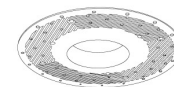

Trimless Spackle Frame

EL2SFR
For use with ELK215

Finishes: **W** - All White, **BB** - All Black, **BZ** - All Bronze, **B** - Black w/White Ring, **C** - Chrome w/White Ring, **H** - Haze w/White Ring, **B*** - All Black (For ELK2872, ELK2888, ELK2588, & ELK215)