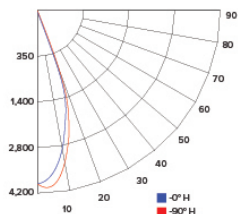

PHOTOMETRIC REPORT

Product #: ELK19TWD
(E45KT12ICAD) @6500K
Wattage / Lumens: 17.06 W / 1650.9 lm
Luminaire LPW: 96.7 lm/W