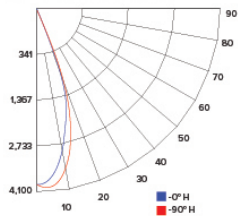

PHOTOMETRIC REPORT

Product #: ELK19TWD
(E45KT12ICAD) @4000K
Wattage / Lumens: 15.66 W / 1569.2 lm
Luminaire LPW: 100.2 lm/W