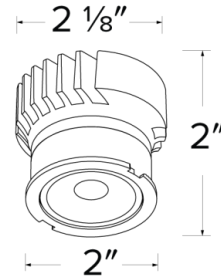

Specifications

Color Temp.	1800K - 4000K
Lamp Type	LED
Beam Angle	38°
CRI	95
Wet Location	Rated for wet location trims
Damp Location Rated	

Dimensions

Technical Details

Optics: PC lens diffuses light evenly throughout while reducing glare with LED COB technology.