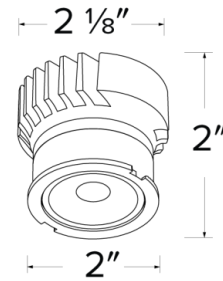

Specifications

Color Temp.	1800K - 4000K
Lamp Type	LED
Beam Angle	38°
CRI	95
Wet Location	Rated for wet location trims
Damp Location Rated	

Dimensions

Technical Details

Optics: PC lens diffuses light evenly throughout while reducing glare with LED COB technology.