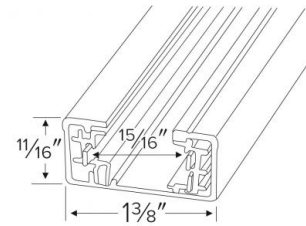

Track for Track-22 System

Features

Options

White 12' Track

Black 12' Track

Dimensions

Product Numbers

Item	Description
EP012B	Black 12' Track
EP012W	White 12' Track