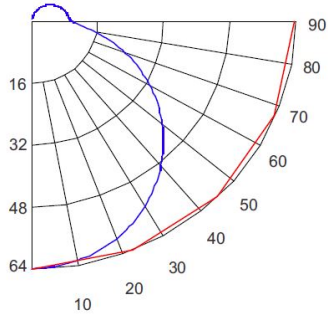

LED Undercabinet Light

PHOTOMETRIC REPORT

Product #: EUM31
Wattage/Lumens: 3.6W/ 225 lm
Luminaire LPW: 63 Lm/W