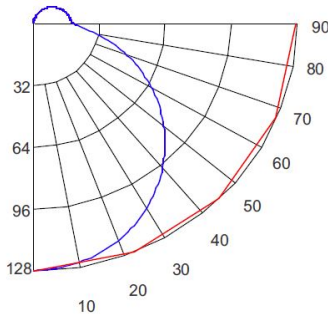

LED Undercabinet Light

PHOTOMETRIC REPORT

Product #: EUM32
Wattage/Lumens: 7.2W/ 451 lm
Luminaire LPW: 63 Lm/W