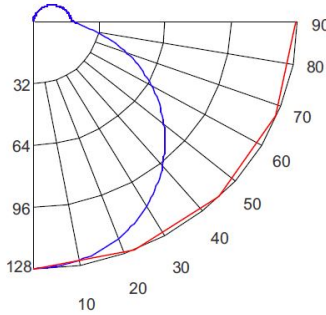

LED Undercabinet Light

PHOTOMETRIC REPORT

Product #: EUM32
Wattage/Lumens: 7.2W/ 451 lm
Luminaire LPW: 63 Lm/W