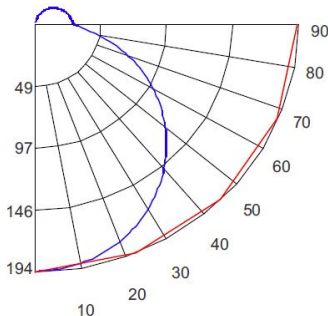

LED Undercabinet Light

PHOTOMETRIC REPORT

Product #: EUM33
Wattage/Lumens: 10.8W/ 683 lm
Luminaire LPW: 63 Lm/W