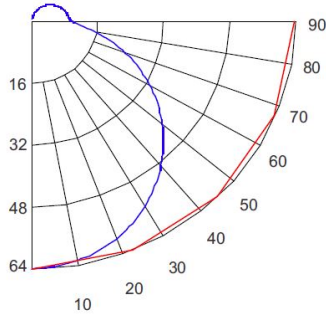

PHOTOMETRIC REPORT

Product #: EUM31
 Wattage/Lumens: 3.6W/ 225 lm
 Luminaire LPW: 63 Lm/W

CANDLE POWER SUMMARY

Degrees Vertical	0°
0	63.8
5	63.5
15	60.7
25	55.8
35	48.9
45	40.6
55	31.3
65	21.3
75	10.8
85	2
90	0