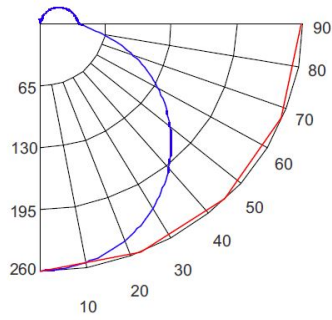

LED Undercabinet Light

PHOTOMETRIC REPORT

Product #: EUM34
Wattage/Lumens: 14.4W/ 913 lm
Luminaire LPW: 63 Lm/W

CANDLE POWER SUMMARY

Degrees Vertical	0°
0	259
5	257
15	246
25	226
35	198
45	165
55	127
65	86
75	44
85	8
90	1

ILLUMINANCE AT A DISTANCE

Distance to Target Plane	Footcandles Beam Center	Beam Diameter
4'	16.2	11.5'
6'	7.19	17.2'
8'	4.05	22.9'
10'	2.59	28.7'

ZONAL LUMEN SUMMARY

Zone	Lumens	% Luminaire
0-30°	202.13	22.20
0-40°	332.31	36.40
0-60°	597.58	65.50
0-90°	808.63	88.60