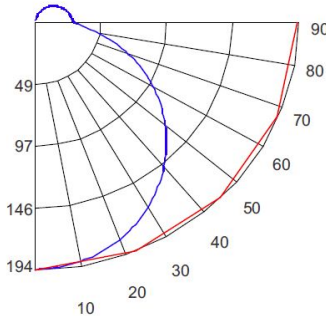

LED Undercabinet Light

PHOTOMETRIC REPORT

Product #: EUM33
Wattage/Lumens: 10.8W/ 683 lm
Luminaire LPW: 63 Lm/W