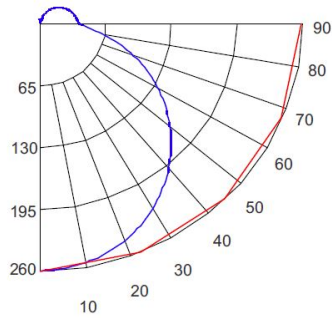

LED Undercabinet Light

PHOTOMETRIC REPORT

Product #: EUM34
Wattage/Lumens: 14.4W/ 913 lm
Luminaire LPW: 63 Lm/W

CANDLE POWER SUMMARY

Degrees Vertical	0°
0	259
5	257
15	246
25	226
35	198
45	165
55	127
65	86
75	44
85	8
90	1

ILLUMINANCE AT A DISTANCE

Distance to Target Plane	Footcandles Beam Center	Beam Diameter
4'	16.2	11.5'
6'	7.19	17.2'
8'	4.05	22.9'
10'	2.59	28.7'

ZONAL LUMEN SUMMARY

Zone	Lumens	% Luminaire
0-30°	202.13	22.20
0-40°	332.31	36.40
0-60°	597.58	65.50
0-90°	808.63	88.60