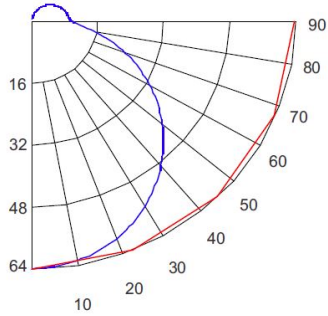

PHOTOMETRIC REPORT

Product #: EUM31
 Wattage/Lumens: 3.6W/ 225 lm
 Luminaire LPW: 63 Lm/W

CANDLE POWER SUMMARY

Degrees Vertical	0°
0	63.8
5	63.5
15	60.7
25	55.8
35	48.9
45	40.6
55	31.3
65	21.3
75	10.8
85	2
90	0