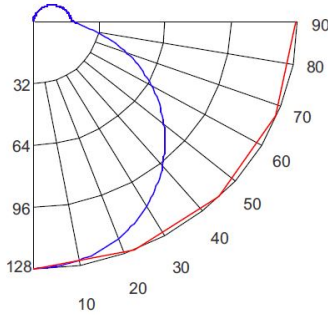

LED Undercabinet Light

PHOTOMETRIC REPORT

Product #: EUM32
Wattage/Lumens: 7.2W/ 451 lm
Luminaire LPW: 63 Lm/W