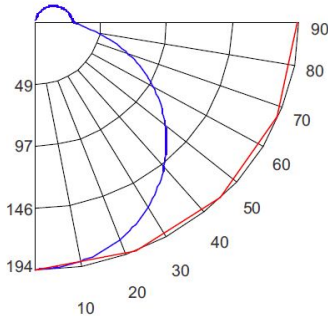

LED Undercabinet Light

PHOTOMETRIC REPORT

Product #: EUM33
Wattage/Lumens: 10.8W/ 683 lm
Luminaire LPW: 63 Lm/W