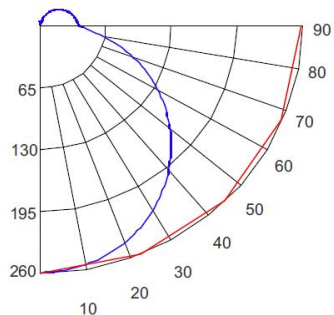

LED Undercabinet Light

PHOTOMETRIC REPORT

Product #: EUM34
Wattage/Lumens: 14.4W/ 913 lm
Luminaire LPW: 63 Lm/W

CANDLE POWER SUMMARY

Degrees Vertical	0°
0	259
5	257
15	246
25	226
35	198
45	165
55	127
65	86
75	44
85	8
90	1

ILLUMINANCE AT A DISTANCE

Distance to Target Plane	Footcandles Beam Center	Beam Diameter
4'	16.2	11.5'
6'	7.19	17.2'
8'	4.05	22.9'
10'	2.59	28.7'

ZONAL LUMEN SUMMARY

Zone	Lumens	% Luminaire
0-30°	202.13	22.20
0-40°	332.31	36.40
0-60°	597.58	65.50
0-90°	808.63	88.60