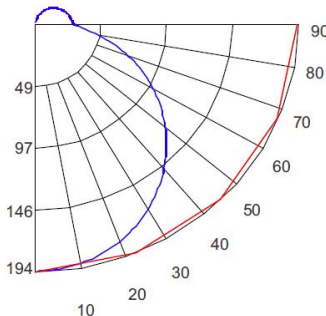

LED Undercabinet Light

PHOTOMETRIC REPORT

Product #: EUM33
Wattage/Lumens: 10.8W/ 683 lm
Luminaire LPW: 63 Lm/W