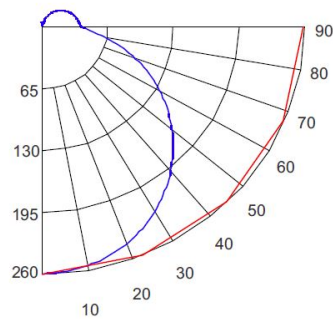

LED Undercabinet Light

PHOTOMETRIC REPORT

Product #: EUM34
Wattage/Lumens: 14.4W/ 913 lm
Luminaire LPW: 63 Lm/W