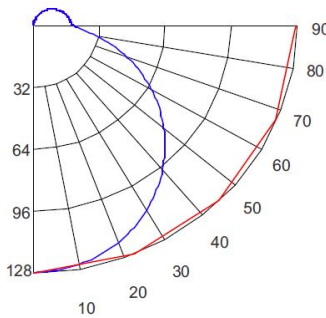

LED Undercabinet Light

PHOTOMETRIC REPORT

Product #: EUM32
Wattage/Lumens: 7.2W/ 451 lm
Luminaire LPW: 63 Lm/W