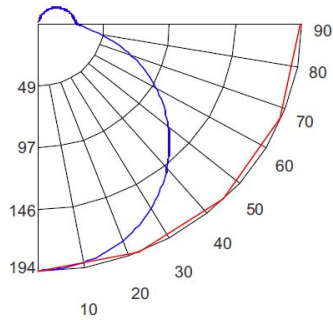

LED Undercabinet Light

PHOTOMETRIC REPORT

Product #: EUM33
Wattage/Lumens: 10.8W/ 683 lm
Luminaire LPW: 63 Lm/W