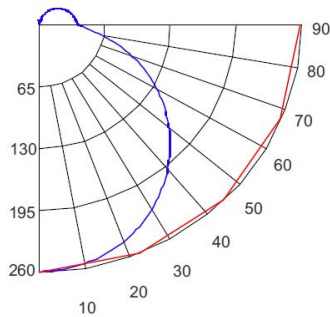

LED Undercabinet Light

PHOTOMETRIC REPORT

Product #: EUM34
Wattage/Lumens: 14.4W/ 913 lm
Luminaire LPW: 63 Lm/W