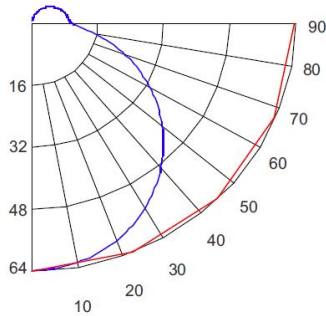

PHOTOMETRIC REPORT

Product #: EUM31
 Wattage/Lumens: 3.6W/ 225 lm
 Luminaire LPW: 63 Lm/W

CANDLE POWER SUMMARY

Degrees Vertical	0°
0	63.8
5	63.5
15	60.7
25	55.8
35	48.9
45	40.6
55	31.3
65	21.3
75	10.8
85	2
90	0