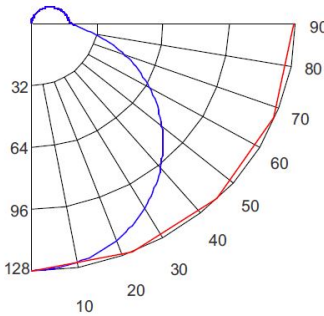

LED Undercabinet Light

PHOTOMETRIC REPORT

Product #: EUM32
Wattage/Lumens: 7.2W/ 451 lm
Luminaire LPW: 63 Lm/W