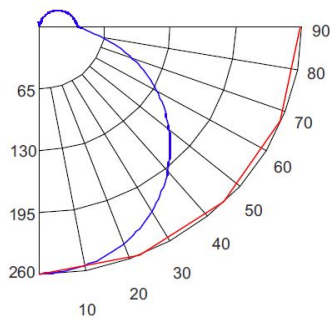

LED Undercabinet Light

PHOTOMETRIC REPORT

Product #: EUM34
Wattage/Lumens: 14.4W/ 913 lm
Luminaire LPW: 63 Lm/W