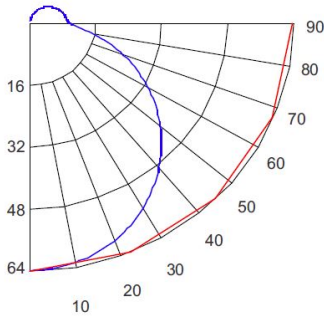

Product #: EUM31
 Wattage/Lumens: 3.6W/ 225 lm
 Luminaire LPW: 63 Lm/W

CANDLE POWER SUMMARY

Degrees Vertical	0°
0	63.8
5	63.5
15	60.7
25	55.8
35	48.9
45	40.6
55	31.3
65	21.3
75	10.8
85	2
90	0

ILLUMINANCE AT A DISTANCE