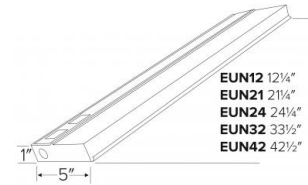

T5 Fluorescent Undercabinet Lights

Features

- 1" low profile.
- Five sizes from 12 1/4" to 42 1/2".
- 120V electronic ballast.
- Two keyhole slots & 1/2" knockouts on each end, top and rear.
- Ribbed acrylic opaque diffuser.
- Convenience outlet, power switch and cord available upon request, not included.

Specifications

Wattage	13W
Voltage	120/277V
Lamp Type	Fluorescent (Included)
Damp Location	Listed

Dimensions

Product Number

Item	Description	Lamp type	Watts	Voltage	Finish
EUN21EL	21 1/4"	Fluorescent (Included)	13W	120/277V	All White