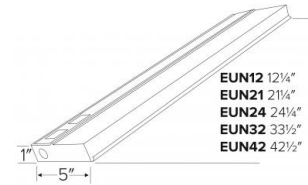

## Features

- 1" low profile.
- Five sizes from 12 1/4" to 42 1/2".
- 120V electronic ballast.
- Two keyhole slots & 1/2" knockouts on each end, top and rear.
- Ribbed acrylic opaque diffuser.
- Convenience outlet, power switch and cord available upon request, not included.

## Dimensions