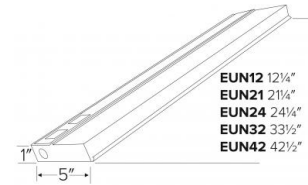

T5 Fluorescent Undercabinet Lights

Features

- 1" low profile.
- Five sizes from 12 1/4" to 42 1/2".
- 120V electronic ballast.
- Two keyhole slots & 1/2" knockouts on each end, top and rear.
- Ribbed acrylic opaque diffuser.
- Convenience outlet, power switch and cord available upon request, not included.

Specifications

Wattage	13W
Voltage	120/277V
Lamp Type	Fluorescent (Included), Fluorescent
Damp Location	Listed

Dimensions

Product Numbers

Item	Description	Lamp type	Watts	Voltage	Finish
EUN21EL	21 1/4"	Fluorescent (Included)	13W	120/277V	All White
EUN21E	21 1/4"	Fluorescent	13W	120/277V	All White