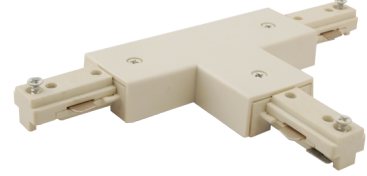

"T" Connector Track Accessory

Features

- Power feedable connector to joining three track sections.

Options

White

Black

Dimensions

Product Number

Item	Finish
EC805W	All White