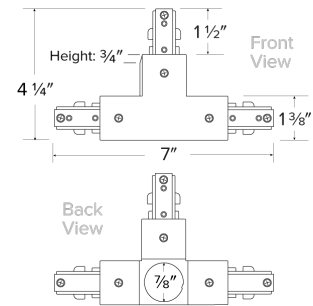

"T" Connector Track Accessory

Features

- Power feedable connector to joining three track sections.

Options

White

Black

Dimensions

Product Number