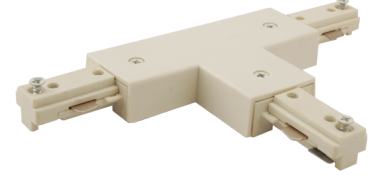

"T" Connector Track Accessory

Features

- Power feedable connector to joining three track sections.

Options

White

Black

Dimensions

Product Number

Item	Finish
EC805B	All Black