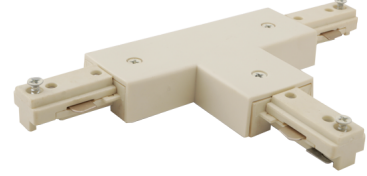

"T" Connector Track Accessory

Features

- Power feedable connector to joining three track sections.

Options

White

Black

Dimensions

Product Numbers

| Item | Finish |
|--------|-----------|
| EC805W | All White |
| EC805B | All Black |