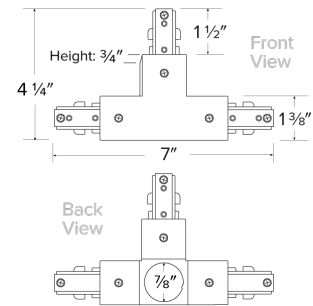

"T" Connector Track Accessory

Features

- Power feedable connector to joining three track sections.

Options

White

Black

Dimensions

Product Numbers