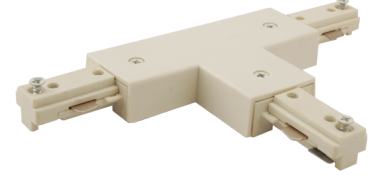

"T" Connector Track Accessory

Features

- Power feedable connector to joining three track sections.

Options

White

Black

Dimensions

Product Numbers

Item	Finish
EC805W	All White
EC805B	All Black