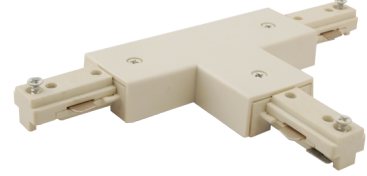

"T" Connector Track Accessory

Features

- Power feedable connector to joining three track sections.

Options

White

Black

Dimensions

Product Numbers

Item	Finish
EC805W	All White
EC805B	All Black