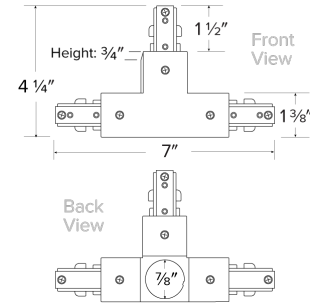

"T" Connector Track Accessory

Features

- Power feedable connector to joining three track sections.

Options

White

Black

Dimensions

Product Numbers