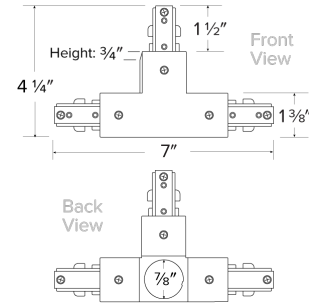

"T" Connector Track Accessory

Features

- Power feedable connector to joining three track sections.

Options

White

Black

Dimensions

Product Numbers