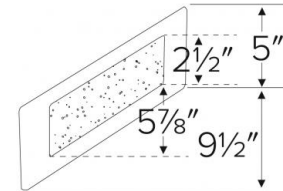

Features

- Replacement Faceplate for: ELST20
- 9 1/2"W x 5"H

Options

White

Black

Bronze

Dimensions

Product Number

Item	Description	Finish
ELST11W	Step Replacement Open Faceplate	All White