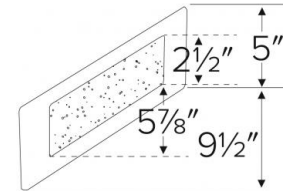

## Features

- Replacement Faceplate for: ELST20
- 9 1/2"W x 5"H

## Dimensions