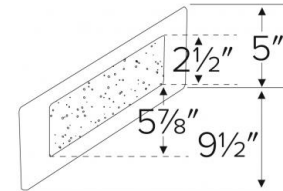

Features

- Replacement Faceplate for: ELST20
- 9 1/2"W x 5"H

Options

White

Black

Bronze

Dimensions

Product Number