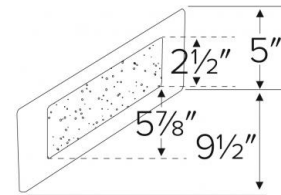

Features

- Replacement Faceplate for: ELST20
- 9 1/2"W x 5"H

Options

White

Black

Bronze

Dimensions

Product Numbers