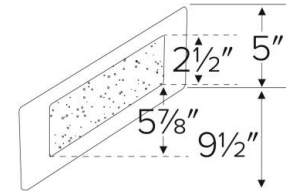

Features

- Replacement Faceplate for: ELST20
- 9 1/2"W x 5"H

Options

White

Black

Bronze

Dimensions

Product Numbers