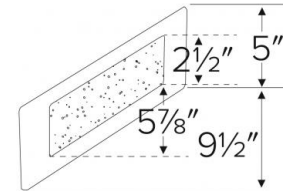

Features

- Replacement Faceplate for: ELST20
- 9 1/2"W x 5"H

Options

White

Black

Bronze

Dimensions

Product Numbers