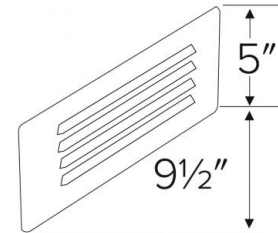

Features

- Faceplate for: ELST21
- 9 1/2"W x 5"H

Options

White

Black

Bronze

Dimensions

Product Numbers