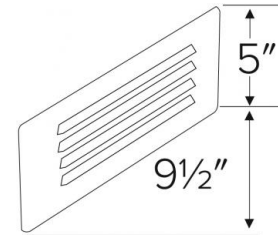

Features

- Faceplate for: ELST21
- 9 1/2"W x 5"H

Options

White

Black

Bronze

Dimensions

Product Numbers