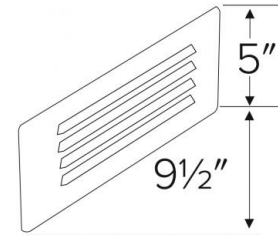

## Features

- Faceplate for: ELST21
- 9 1/2"W x 5"H

## Dimensions