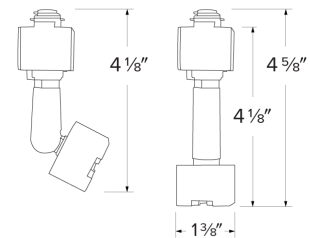

Sloped Ceiling Pendant Adapter Track Accessory

Features

- Allows use of extension stem on sloped or cathedral ceilings.
- 0° - 90° (for ceiling mount track system only).

Options

White

Black

Dimensions

Product Number

Item	Description	Finish
EP906B	Sloped Ceiling Pendant Adapter Track Accessory	All Black