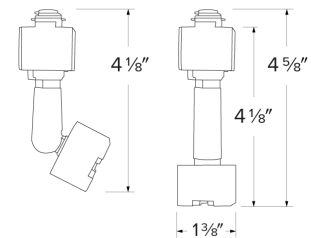

Sloped Ceiling Pendant Adapter Track Accessory

Features

- Allows use of extension stem on sloped or cathedral ceilings.
- 0° - 90° (for ceiling mount track system only).

Options

White

Black

Dimensions

Product Number

Item	Description	Finish
EP906B	Sloped Ceiling Pendant Adapter Track Accessory	All Black