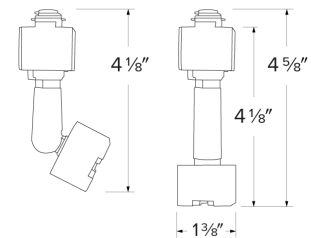

Sloped Ceiling Pendant Adapter Track Accessory

Features

- Allows use of extension stem on sloped or cathedral ceilings.
- 0° - 90° (for ceiling mount track system only).

Options

White

Black

Dimensions

Product Numbers

Item	Description	Finish
EP906B	Sloped Ceiling Pendant Adapter Track Accessory	All Black

Item	Description	Finish
EP906W	Sloped Ceiling Pendant Adapter Track Accessory	All White