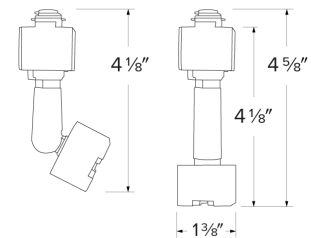

Sloped Ceiling Pendant Adapter Track Accessory

Features

- Allows use of extension stem on sloped or cathedral ceilings.
- 0° - 90° (for ceiling mount track system only).

Options

White

Black

Dimensions

Product Numbers

Item	Description	Finish
EP906B	Sloped Ceiling Pendant Adapter Track Accessory	All Black

Item	Description	Finish
EP906W	Sloped Ceiling Pendant Adapter Track Accessory	All White
