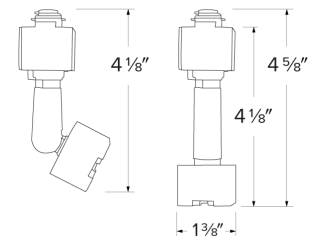

## Features

- Allows use of extension stem on sloped or cathedral ceilings.
- 0° - 90° (for ceiling mount track system only).

## Dimensions