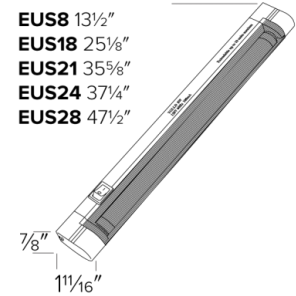

Slim Line T5 Fluorescent Undercabinet and Cove Light

Features

- White polycarbonate body, ribbed clear acrylic lens.
- Each has ON/OFF switch.
- Up to 10 units in a continuous row.
- Each unit can be individually switched in a circuit.
- 5ft power cord and plug included.
- Mini-connectors for flush unit-to-unit connection included.
- Flush mounting clips included.
- Lamp: One T5 lamp included.
- Ballast: 120V Electronic AC, non-dimmable.

Specifications

Wattage	8W
Lamp Type	Fluorescent
Damp Location	Listed

Dimensions

Product Number

Item	Description	Lamp type	Watts	Finish
EUS8W	13 1/2"	Fluorescent	8W	All White