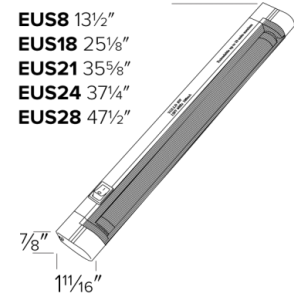

Slim Line T5 Fluorescent Undercabinet and Cove Light

Features

- White polycarbonate body, ribbed clear acrylic lens.
- Each has ON/OFF switch.
- Up to 10 units in a continuous row.
- Each unit can be individually switched in a circuit.
- 5ft power cord and plug included.
- Mini-connectors for flush unit-to-unit connection included.
- Flush mounting clips included.
- Lamp: One T5 lamp included.
- Ballast: 120V Electronic AC, non-dimmable.

Specifications

Wattage	24W
Lamp Type	Fluorescent
Damp Location	Listed

Dimensions

Product Number

Item	Description	Lamp type	Watts	Finish
EUS24W	37 1/4"	Fluorescent	24W	All White