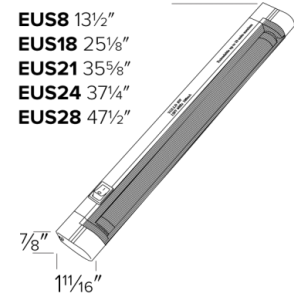

## Features

- White polycarbonate body, ribbed clear acrylic lens.
- Each has ON/OFF switch.
- Up to 10 units in a continuous row.
- Each unit can be individually switched in a circuit.
- 5ft power cord and plug included.
- Mini-connectors for flush unit-to-unit connection included.
- Flush mounting clips included.
- Lamp: One T5 lamp included.
- Ballast: 120V Electronic AC, non-dimmable.

## Dimensions

## Product Number

Item	Description	Lamp type	Watts	Finish
<b>EUS18W</b>	25 1/8"	Fluorescent	18W	All White