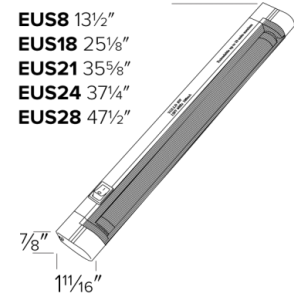

## Features

- White polycarbonate body, ribbed clear acrylic lens.
- Each has ON/OFF switch.
- Up to 10 units in a continuous row.
- Each unit can be individually switched in a circuit.
- 5ft power cord and plug included.
- Mini-connectors for flush unit-to-unit connection included.
- Flush mounting clips included.
- Lamp: One T5 lamp included.
- Ballast: 120V Electronic AC, non-dimmable.

## Dimensions