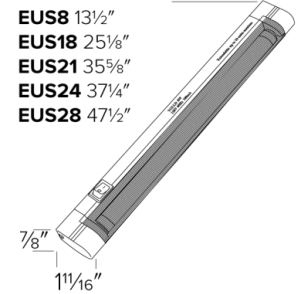

Slim Line T5 Fluorescent Undercabinet and Cove Light

Features

- White polycarbonate body, ribbed clear acrylic lens.
- Each has ON/OFF switch.
- Up to 10 units in a continuous row.
- Each unit can be individually switched in a circuit.
- 5ft power cord and plug included.
- Mini-connectors for flush unit-to-unit connection included.
- Flush mounting clips included.
- Lamp: One T5 lamp included.
- Ballast: 120V Electronic AC, non-dimmable.

Specifications

Wattage	8W - 24W
Lamp Type	Fluorescent
Damp Location	Listed

Dimensions

- EUS8** 13 1/2"
- EUS18** 25 1/8"
- EUS21** 35 5/8"
- EUS24** 37 1/4"
- EUS28** 47 1/2"

Product Numbers

Item	Description	Lamp type	Watts	Finish
EUS8W	13 1/2"	Fluorescent	8W	All White
EUS18W	25 1/8"	Fluorescent	18W	All White
EUS24W	37 1/4"	Fluorescent	24W	All White