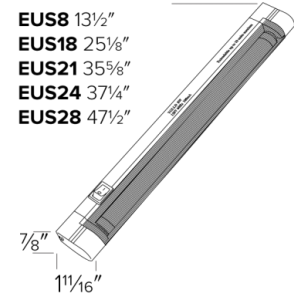

Slim Line T5 Fluorescent Undercabinet and Cove Light

Features

- White polycarbonate body, ribbed clear acrylic lens.
- Each has ON/OFF switch.
- Up to 10 units in a continuous row.
- Each unit can be individually switched in a circuit.
- 5ft power cord and plug included.
- Mini-connectors for flush unit-to-unit connection included.
- Flush mounting clips included.
- Lamp: One T5 lamp included.
- Ballast: 120V Electronic AC, non-dimmable.

Specifications

Wattage	8W - 24W
Lamp Type	Fluorescent
Damp Location	Listed

Dimensions

Product Numbers

Item	Description	Lamp type	Watts	Finish
EUS8W	13 1/2"	Fluorescent	8W	All White
EUS18W	25 1/8"	Fluorescent	18W	All White
EUS24W	37 1/4"	Fluorescent	24W	All White