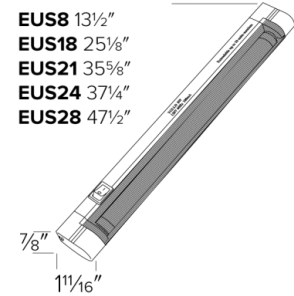

Slim Line T5 Fluorescent Undercabinet and Cove Light

Features

- White polycarbonate body, ribbed clear acrylic lens.
- Each has ON/OFF switch.
- Up to 10 units in a continuous row.
- Each unit can be individually switched in a circuit.
- 5ft power cord and plug included.
- Mini-connectors for flush unit-to-unit connection included.
- Flush mounting clips included.
- Lamp: One T5 lamp included.
- Ballast: 120V Electronic AC, non-dimmable.

Specifications

| | |
|----------------------|-------------|
| Wattage | 8W - 24W |
| Lamp Type | Fluorescent |
| Damp Location | Listed |

Dimensions

Product Numbers

| Item | Description | Lamp type | Watts | Finish |
|---------------|-------------|-------------|-------|-----------|
| EUS8W | 13 1/2" | Fluorescent | 8W | All White |
| EUS18W | 25 1/8" | Fluorescent | 18W | All White |
| EUS24W | 37 1/4" | Fluorescent | 24W | All White |