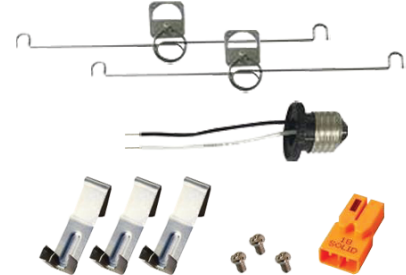

Sky Panels™ Mounting Bracket

Features

- Mounting accessories for 4" and 6" recessed housings

Product Numbers

Item

ELSPMNT468