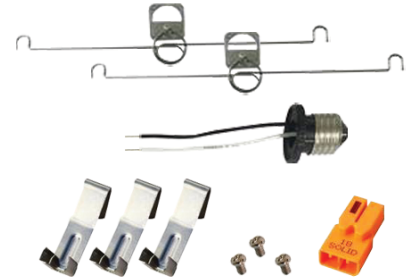

# Sky Panels™ Mounting Bracket

## Features

- Mounting accessories for 4" and 6" recessed housings

## Product Numbers

Item

ELSPMNT468