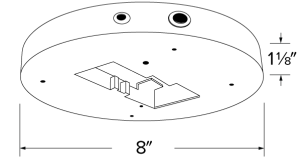

Dimensions