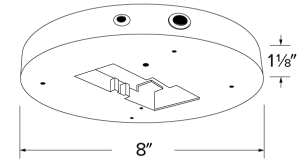

Dimensions