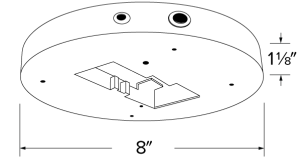

Dimensions

KMTH-ELSW