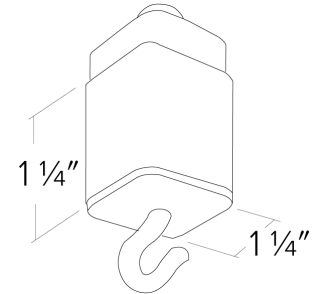

Sign Hanger Track Accessory

Features

- Sign Hanger for 1 or 2 Circuit Track.
- Holds up to 25lbs.

Dimensions

Product Number

Item	Description	Finish
EP813BZ	Sign Hanger Track Accessory	All Bronze