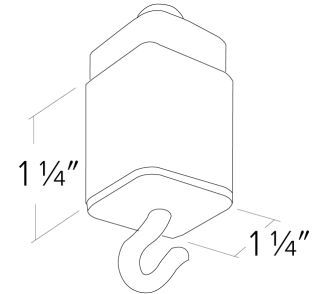

Sign Hanger Track Accessory

Features

- Sign Hanger for 1 or 2 Circuit Track.
- Holds up to 25lbs.

Dimensions

Product Numbers

Item	Description	Finish
EP813BZ	Sign Hanger Track Accessory	All Bronze