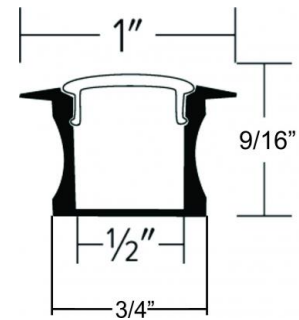

## Features

- Polycarbonate diffuser
- Silver aluminum finish
- Fits tape lights up to 12mm wide
- Includes frosted lens, 2 end caps, 4 mounting clips
- Aluminum Channel is approximately 92 1/4" long

## Technical Details

**Construction:** Premium grade aluminum channels. Can hold tape up to 12mm (1/2") wide.

**Optics:** Included frosted lens which eliminates LED pixilation and protects the LED strip. Lens can be popped on or slid onto the profile.

**Installation:** Can be recessed mounted for seamless appearance. LED tape is placed into channel using 3M tape backing on LED Tape Light. Lens can be either popped or slid onto channel.

**Compatible Tape:** E15-24, E22-24, E30-24, E44-24, E44-24M, E45-24, EW44-24, EW45-24, E50-24, E60-24, EF26-24, EWP460 and E460

## Dimensions