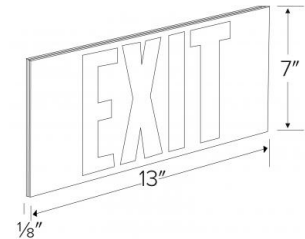

Self Illuminating Exit Sign

Features

- Self Illuminating Exit Sign, does not require any electricity to operate.
- Legible viewing distance from 50 feet.
- Available in red or green letters.
- Adhesive arrows/chevrons included for jobsite customization
- No maintenance required.
- Compliant to cUL924, IBC, NFPA.
- ETL Listed for Damp Locations
- 20 Year life span

Options

Dimensions

Product Numbers

Item	Description
EE80S	Green Letters
EE81S	Red Letters