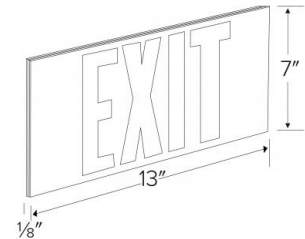

Self Illuminating Exit Sign

Features

- Self Illuminating Exit Sign, does not require any electricity to operate.
- Legible viewing distance from 50 feet.
- Available in red or green letters.
- Adhesive arrows/chevrons included for jobsite customization
- No maintenance required.
- Compliant to cUL924, IBC, NFPA.
- ETL Listed for Damp Locations
- 20 Year life span

Options

Red

Green

Dimensions

Product Number

Item	Description
EE81S	Red Letters