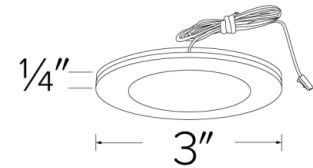

Sedum™ Super Slim Mini Magnetic LED Puck Lights

Features

- Modern and stylish Super Slim Round LED Puck Lights.
- Also available in (3) and (6) Puck Lights Kits with Driver included.
- Provides outstanding even illumination to any hard to reach areas.
- Includes 5 ft. wires, recessed mount only.
- Magnetic faceplate.
- Available in 2700K, 3000K and 3500K
- For use with DRV12V12W.

Specifications

Wattage	2.2W
Lumens	170 lm
Voltage	12V DC
Color Temp.	3000K
Lamp Type	LED
Damp Location	Listed

Options

White

Black

Bronze

Dimensions

Product Number