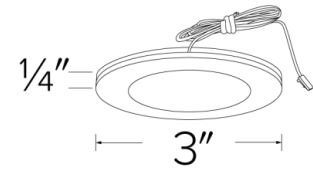

Sedum™ Super Slim Mini Magnetic LED Puck Lights

Features

- Modern and stylish Super Slim Round LED Puck Lights.
- Also available in (3) and (6) Puck Lights Kits with Driver included.
- Provides outstanding even illumination to any hard to reach areas.
- Includes 5 ft. wires, recessed mount only.
- Magnetic faceplate.
- Available in 2700K, 3000K and 3500K
- For use with DRV12V12W.

Specifications

Wattage	2.2W
Lumens	170 lm
Voltage	12V DC
Color Temp.	2700K
Lamp Type	LED
Damp Location	Listed

Options

White

Black

Bronze

Dimensions

Product Number