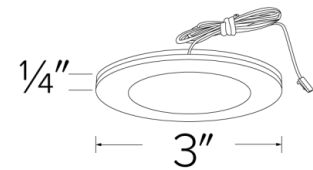

Specifications

Wattage	2.2W
Lumens	170 lm
Voltage	12V DC
Color Temp.	3000K
Lamp Type	LED
Damp Location	Listed

Options

White

Black

Bronze

Dimensions

Product Number