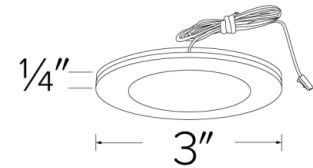

Sedum™ Super Slim Mini Magnetic LED Puck Lights

Features

- Modern and stylish Super Slim Round LED Puck Lights.
- Also available in (3) and (6) Puck Lights Kits with Driver included.
- Provides outstanding even illumination to any hard to reach areas.
- Includes 5 ft. wires, recessed mount only.
- Magnetic faceplate.
- Available in 2700K, 3000K and 3500K
- For use with DRV12V12W.

Specifications

Wattage	2.2W
Lumens	170 lm
Voltage	12V DC
Color Temp.	2700K
Lamp Type	LED
Damp Location	Listed

Options

White

Black

Bronze

Dimensions

Product Number