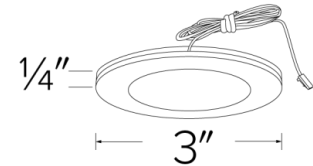

Specifications

Wattage	2.2W
Lumens	170 lm
Voltage	12V DC
Color Temp.	3000K
Lamp Type	LED
Damp Location	Listed

Options

White

Black

Dimensions

Product Number

Item	Description	Lamp type	Lumens	CCT	Watts	Voltage	Finish
E366W	6-Puck Light Kit with Driver Included	LED	170 lm	3000K	2.2W	12V DC	All White