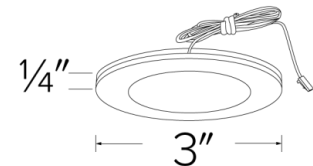

Specifications

Wattage	2.2W
Lumens	170 lm
Voltage	12V DC
Color Temp.	3000K
Lamp Type	LED
Damp Location	Listed

Options

White

Black

Dimensions

Product Number

Item	Description	Lamp type	Lumens	CCT	Watts	Voltage	Finish
E366BZ	6-Puck Light Kit with Driver Included	LED	170 lm	3000K	2.2W	12V DC	All Bronze