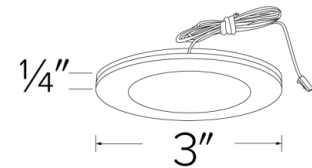

Specifications

Wattage	2.2W
Lumens	170 lm
Voltage	12V DC
Color Temp.	3000K
Lamp Type	LED
Damp Location	Listed

Options

White

Black

Dimensions

Product Number

Item	Description	Lamp type	Lumens	CCT	Watts	Voltage	Finish
E366BZ	6-Puck Light Kit with Driver Included	LED	170 lm	3000K	2.2W	12V DC	All Bronze