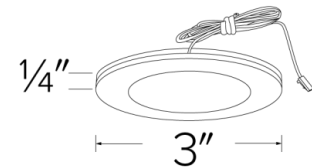

Specifications

Wattage	2.2W
Lumens	170 lm
Voltage	12V DC
Color Temp.	3000K
Lamp Type	LED
Damp Location	Listed

Options

White

Black

Dimensions

Product Number

Item	Description	Lamp type	Lumens	CCT	Watts	Voltage	Finish
E366B	6-Puck Light Kit with Driver Included	LED	170 lm	3000K	2.2W	12V DC	All Black