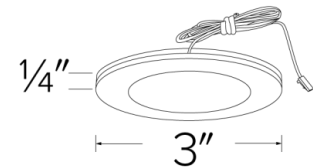

Specifications

Wattage	2.2W
Lumens	170 lm
Voltage	12V DC
Color Temp.	3000K
Lamp Type	LED
Damp Location	Listed

Options

White

Black

Dimensions

Product Number

Item	Description	Lamp type	Lumens	CCT	Watts	Voltage	Finish
E366B	6-Puck Light Kit with Driver Included	LED	170 lm	3000K	2.2W	12V DC	All Black