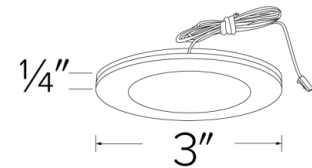

Specifications

Wattage	2.2W
Lumens	170 lm
Voltage	12V DC
Color Temp.	3000K
Lamp Type	LED
Damp Location	Listed

Options

White

Black

Dimensions

Product Number

Item	Description	Lamp type	Lumens	CCT	Watts	Voltage	Finish
E3663W	6-Puck Light Kit with Driver Included	LED	170 lm	3000K	2.2W	12V DC	All White