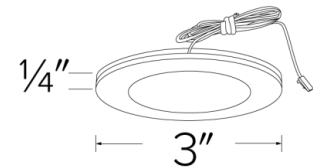

Specifications

Wattage	2.2W
Lumens	170 lm
Voltage	12V DC
Color Temp.	3500K
Lamp Type	LED
Damp Location	Listed

Options

White

Black

Dimensions

Product Number

Item	Description	Lamp type	Lumens	CCT	Watts	Voltage	Finish
E366-35BZ	6-Puck Light Kit with Driver Included	LED	170 lm	3500K	2.2W	12V DC	All Bronze