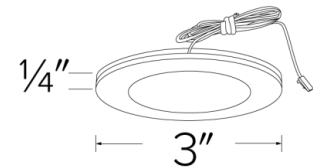

Specifications

Wattage	2.2W
Lumens	170 lm
Voltage	12V DC
Color Temp.	2700K
Lamp Type	LED
Damp Location	Listed

Options

White

Black

Dimensions

Product Number

Item	Description	Lamp type	Lumens	CCT	Watts	Voltage	Finish
E366-27W	6-Puck Light Kit with Driver Included	LED	170 lm	2700K	2.2W	12V DC	All White