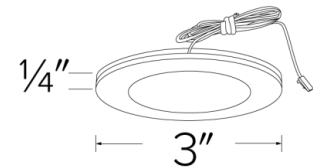

Specifications

Wattage	2.2W
Lumens	170 lm
Voltage	12V DC
Color Temp.	2700K
Lamp Type	LED
Damp Location	Listed

Options

White

Black

Dimensions

Product Number

Item	Description	Lamp type	Lumens	CCT	Watts	Voltage	Finish
E366-27BZ	6-Puck Light Kit with Driver Included	LED	170 lm	2700K	2.2W	12V DC	All Bronze