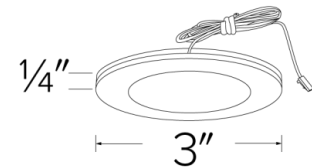

Specifications

Wattage	2.2W
Lumens	170 lm
Voltage	12V DC
Color Temp.	2700K
Lamp Type	LED
Damp Location	Listed

Options

White

Black

Dimensions

Product Number

Item	Description	Lamp type	Lumens	CCT	Watts	Voltage	Finish
E366-27B	6-Puck Light Kit with Driver Included	LED	170 lm	2700K	2.2W	12V DC	All Black